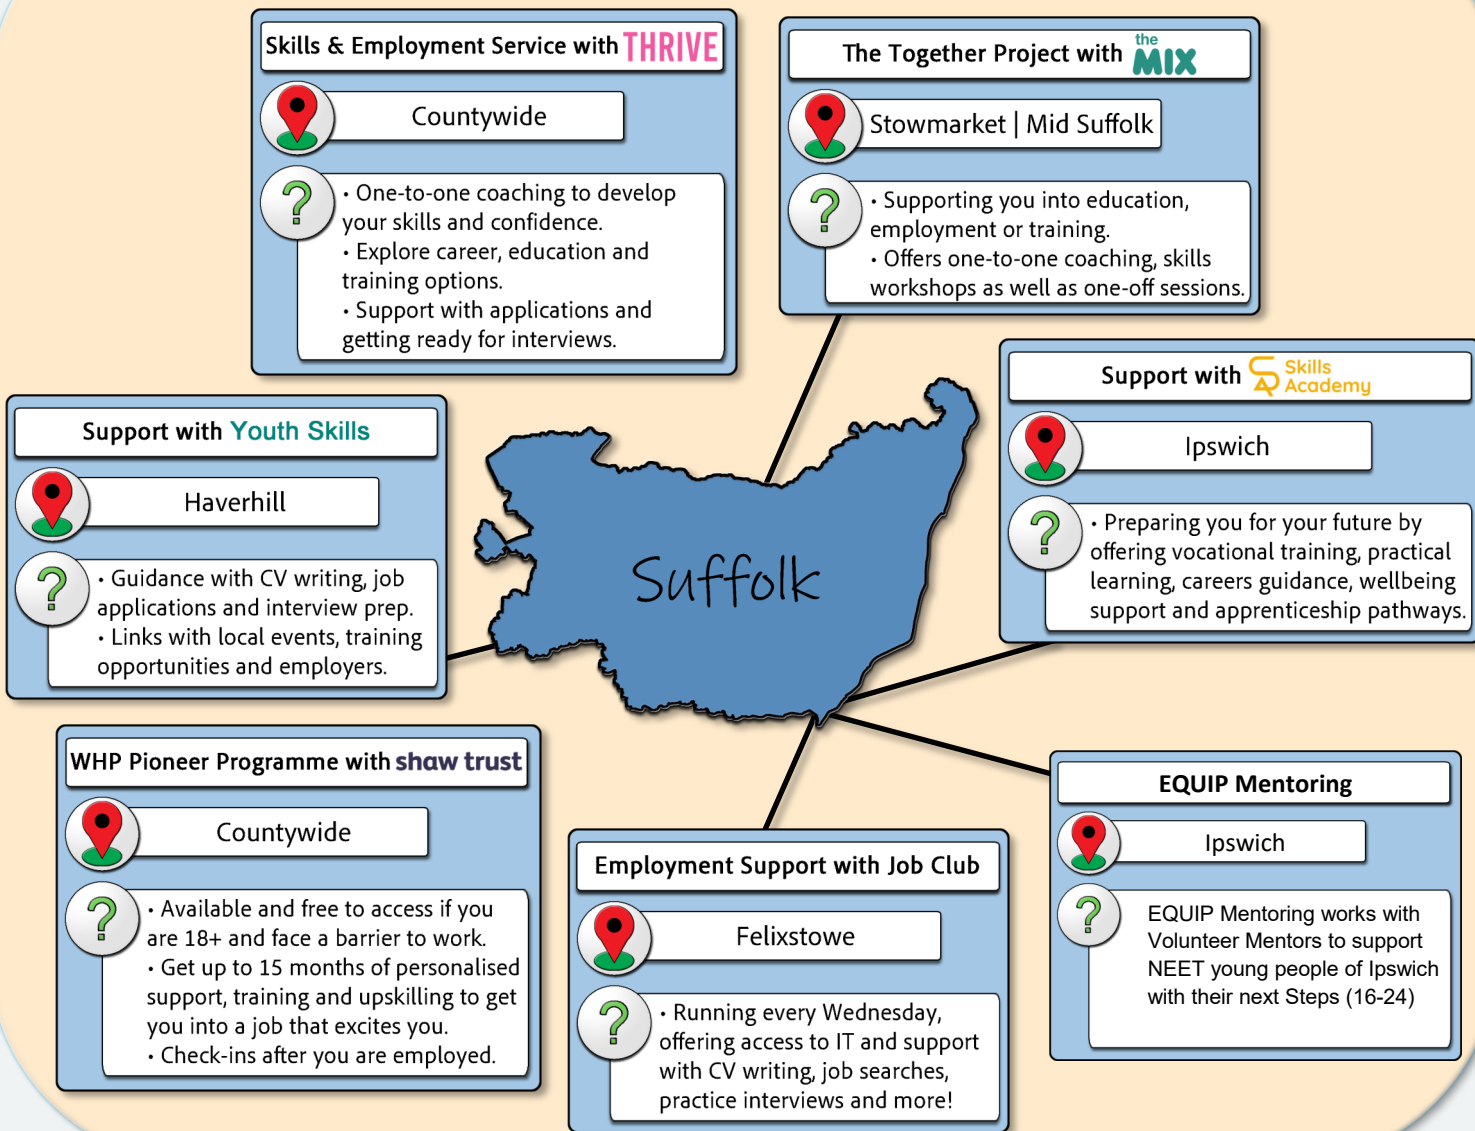

Sometimes, we can change our minds about what we want to do.
This little leaflet is here to help you explore options, get careers advice and find support.

Useful Links – Just click the boxes!

SOME LOCAL OPPORTUNITIES FOR 16-18s

There is support available across the county, see below to find some organisations who can help:

The blue boxes around the map are links – just click for more information!

Handy links to youth projects around Suffolk – just click the boxes!