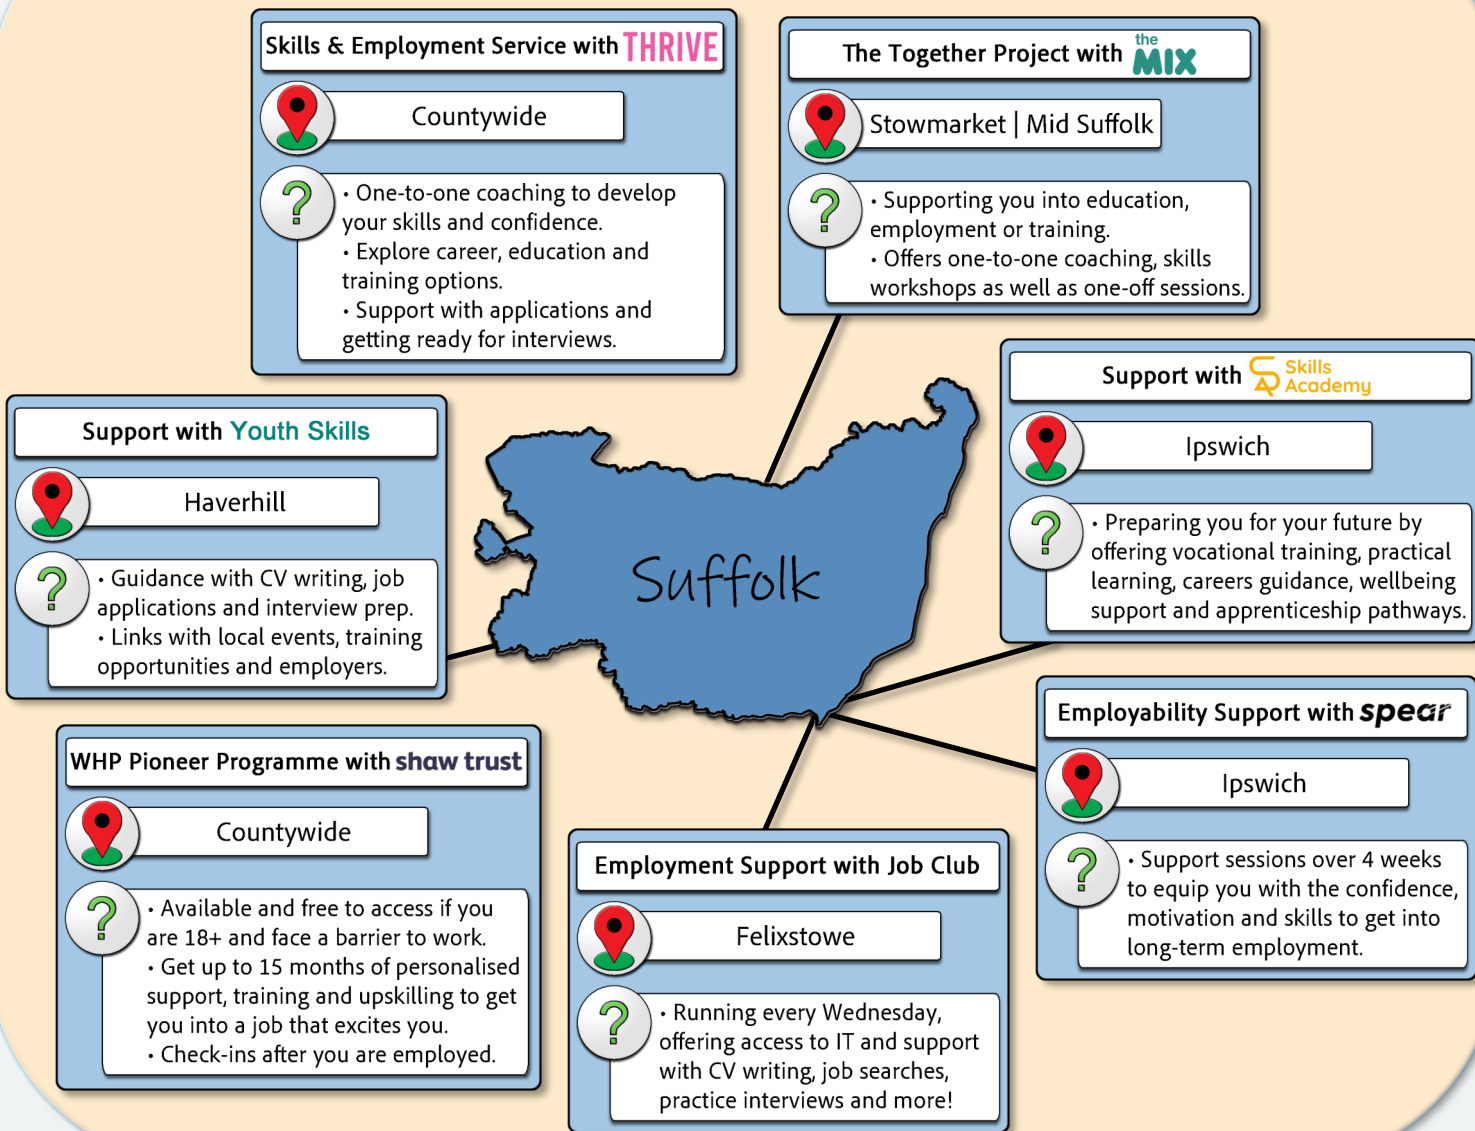

There is support available across the county, see below to find some organisations who can help:

The blue boxes around the map are links – just click for more information!

Handy links to youth projects around Suffolk – just click the boxes!

The Junction Lowestoft	Volunteering Matters Countywide
Level Two Felixstowe	The Porch Project Hadleigh
4YP Ipswich	YES East Suffolk
Just42 Woodbridge	CYDS Leiston